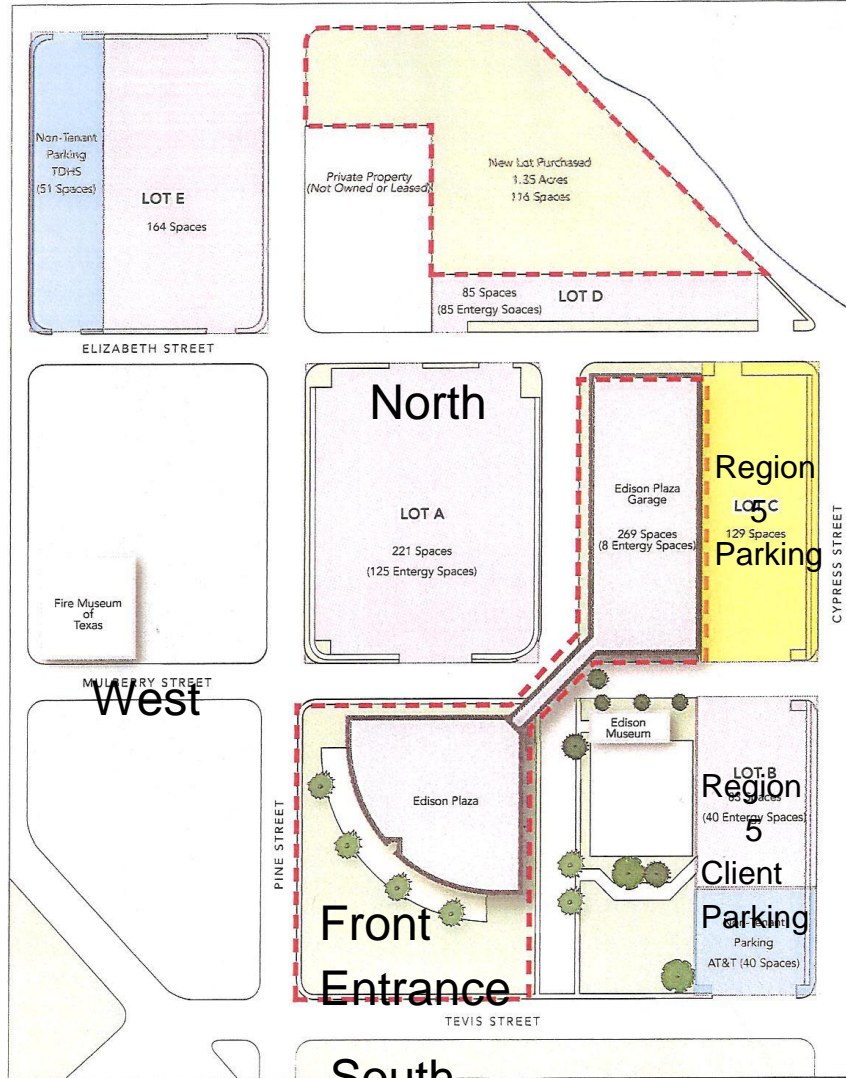

PARKING AGREEMENTS

Interstate
10
is directly North

Neches River

East

Neches River

Crockett
Street

Total Parking		Owned	Leased	Lessor	Energy Spaces
Lot A	221 Spaces		221	Entergy	125
Lot B	83 Spaces		83	Entergy	40
Lot C	129 Spaces		129	Port of Beaumont	
Lot D	85 Spaces		85	Entergy	85
Lot E	164 Spaces		164	Entergy	
Garage	269 Spaces	269			
New Lot	116 Spaces	116			
Totals	1067 Spaces	385	682		250

EDISON PLAZA